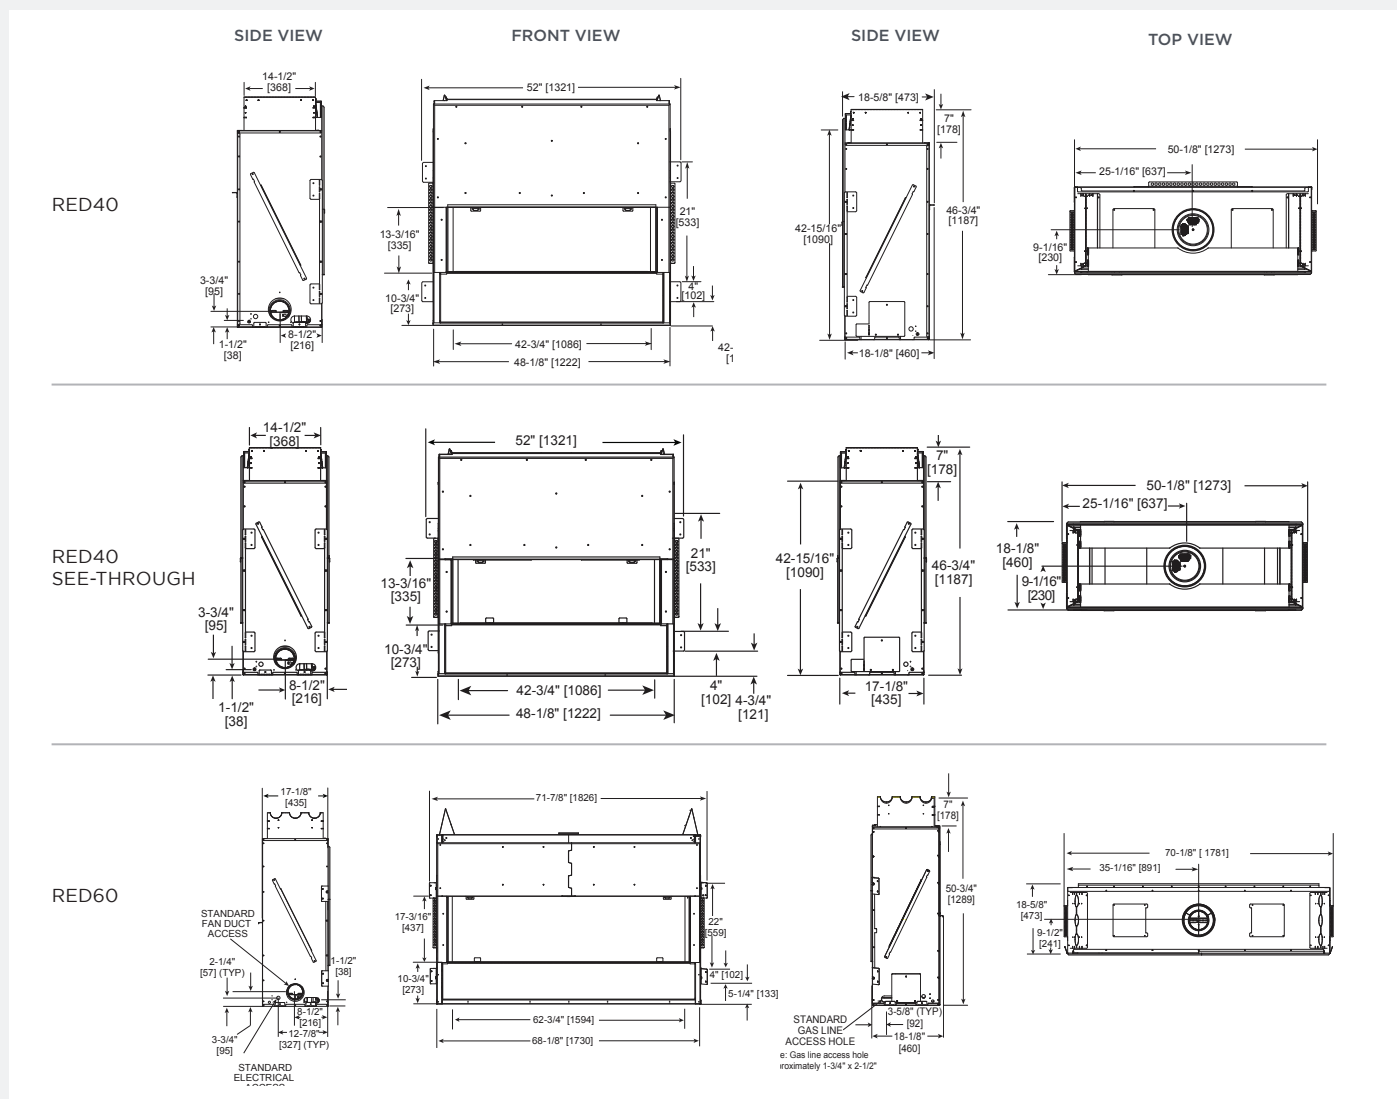

## SIX-PIECE STONE SURROUND DIMENSIONS

MODEL	FRONT WIDTH	HEIGHT	DEPTH	MATERIAL
RED40/RED40 SEE-THROUGH	68-3/4	29	3/4	Absolute Black Granite
RED60	88-3/4	33	3/4	

MODEL	A	B	C
RED40/RED40 See-Through	29	13	68-3/4
RED60	33	17	88-3/4

RED SERIES SPECIFICATIONS

MODEL	FRONT WIDTH		BACK WIDTH		HEIGHT		DEPTH		GLASS SIZE	BTU/HOUR INPUT
	UNIT	FRAMING	UNIT	FRAMING	UNIT	FRAMING	UNIT	FRAMING		
RED40	48-1/8 [1222]	50-1/4 [1276]	48-1/8 [1222]	50-1/4 [1276]	46-3/4 [1187]	46-3/4 [1187]	18-3/4 [476]	18-1/4 [463]	40-1/16 x 13-3/16 [1018 x 335]	34,000 (NG), 34,000 (LP)
RED40-ST	48-1/8 [1222]	50-1/4 [1276]	48-1/8 [1222]	50-1/4 [1276]	46-3/4 [1187]	46-3/4 [1187]	18-1/8 [460]	17-1/4 [438]	40-1/16 x 13-3/16 [1018 x 335]	34,000 (NG), 34,000 (LP)
RED60	68-1/8 [1730]	70-3/8 [1788]	68-1/8 [1730]	70-3/8 [1788]	50-3/4 [1289]	51 [1295]	18-1/8 [460]	18-1/4 [463]	60 x 17-3/16 [1524 x 437]	44,000 (NG), 43,000 (LP)