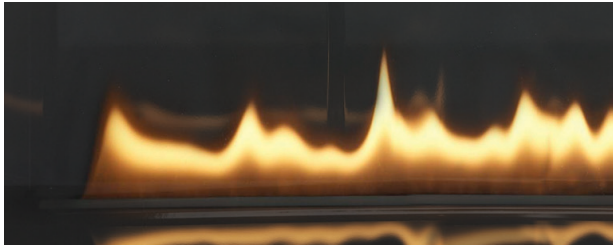

#### MEDIA OPTIONS WITHOUT LED ILLUMINATION

ONYX BEADS

OPAL BEADS

**REFRACTORY OPTIONS**

Amplify your flames. Choose reflective porcelain panels or black granite stone for added impact. Includes matching porcelain base when no media is selected.