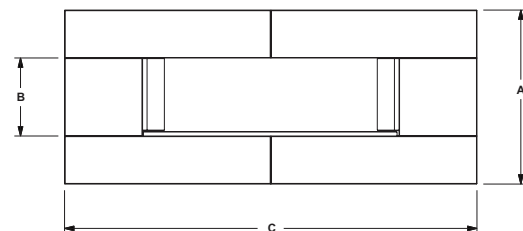

## SIX-PIECE STONE SURROUND DIMENSIONS

MODEL	FRONT WIDTH	HEIGHT	DEPTH	MATERIAL
RED40/RED40 SEE-THROUGH	68-3/4	29	3/4	Absolute Black Granite
RED60	88-3/4	33	3/4	

MODEL	A	B	C
RED40/RED40 See-Through	29	13	68-3/4
RED60	33	17	88-3/4